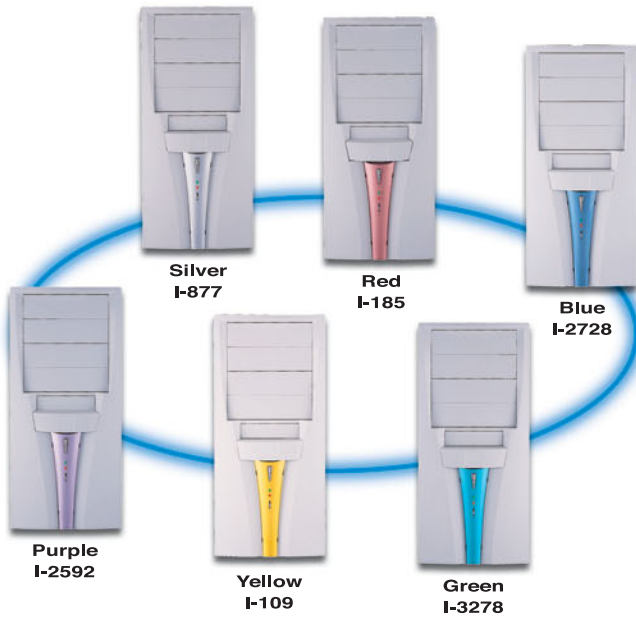

# TK-6000 SERIES

3-in-1 Midi-Tower Case  
Meet Intel® P4 Specifications

TK-6100

TK-6100 (B)  
With Optional Front USB  
& Audio Ports

TK-6003

TK-6006

TK-6007

TK-6009

## Spec. for TK-6000 Series

- **Dimensions :**  
440 (D) x 200 (W) x 430 (H) mm
- **Drive Spaces :**  
4 x 5.25" FDD, 2 x 3.5" FDD & 2 x 3.5" HDD
- **Open 2 pcs Side-cover by Thumb screw.**
- **Meet Intel P4 Specifications.**