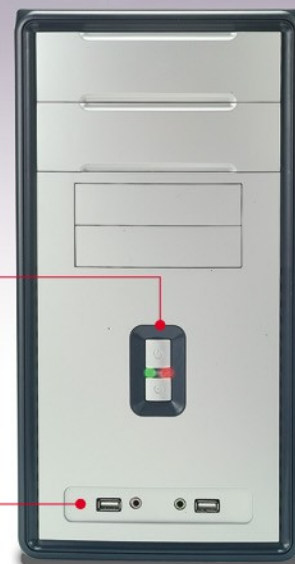

TK-8150 Grand series

New microATX Mini-Tower Case
with the swiveled HDD cage for easy assembly

TK-8150
(color no.: B-11)
metallic black

TK-8150
(color no.: B-12)
metallic silver

• The power LED
in green & HDD
LED in red.

• The bottom
expansion ports
for USB & Audio.

Specifications:

- **CASE DIMENSIONS:** 440 (D) x 180 (W) x 345 (H) mm.
- **SUPER CAPACITY FOR 8 DRIVE BAYS:**
External: 5.25" x 2, 3.5" x 2. Internal: 3.5" x 4.
- **SUPER VENTILATION:** With 12 cm (or 8 cm) second fan position.
on front panel. And 8 or 9 cm second fan position on the rear panel.
- **MAINBOARD SIZE:** Standard microATX.
- **CE/FCC approved.**