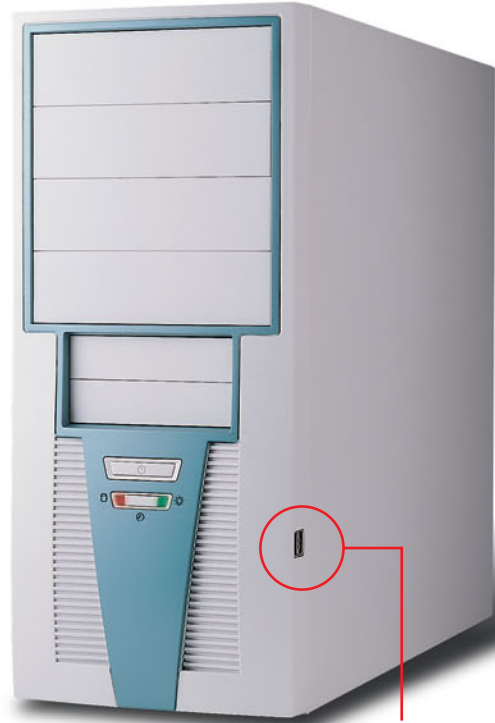

TK-9002 SPHINX series

New ATX Case for P4 with maximum 11 drive spaces & 4 second fan spaces

- Super capacity for 11 drive spaces
- Better ventilation with 4 second fan spaces(8cm fan).

TK-9002 (Color No.: A05)
Strip in Green Color

Side-opening USB ports.
(Version 1.1 or 2.0.)

TK-9002
(Color No.: A01)
Strip in Ivory Color

TK-9002
(Color No.: A02)
Strip in Blue Color

TK-9002
(Color No.: A03)
Strip in Grey Color

TK-9002
(Color No.: A04)
Strip in Red Color

TK-9002 (Color No.: B13)
Strip in Silver Color

TK-9002 (Color No.: B11)
Strip in Grey Color

TK-9002 (Color No.: B12)
Strip in Blue Color

SPEC. FOR TK-9002:

- **CASE DIMENSION:**
445 (D) x 180 (W) x 410 (H) mm
- **Mainboard Size:**
Full Size ATX (max. size M/B: 12" x 9.6"),
MicroATX & Baby AT formats.
- **Drive Spaces:**
4 x 5.25" FDD , 2 x 3.5" FDD & 5x 3.5"
HDD.
- **Better Ventilation for System:**
With 4 optional second fan spaces
(8 cm fan).

Remark: The color No. B11, B12, B13 use the Diamond Black for front panel & metal case, and the middle strip in 2 different colors.

www.task.com.tw